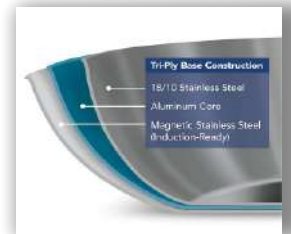

Rust free

Lifetime Investment

Recyclable

Food Grade

Eco Friendly

Non-Toxic

KITCHEN CARE TAVA

(hard anodised)

Induction

Gas

Electric

Ceramic

Halogen

Dishwasher safe

HAWKINS DOSA TAWA 28 CM (NSDT28)

(triple Stainless steel with shielded nonstick)

Induction

Gas

Electric

Ceramic

Halogen

Dishwasher safe

POLO 3 TIER STEAMER

(Stainless steel with glass lid)

Induction

Gas

Electric

Ceramic

Halogen

Dishwasher safe

STEELCRAFT SB MULTI KADAI COMBY PACK

(Stainless steel lid)

Induction

Gas

Electric

Ceramic

Halogen

Dishwasher safe

KITCHEN CARE TADKA PAN

(triple Stainless steel)

Induction

Gas

Electric

Ceramic

Halogen

Dishwasher safe