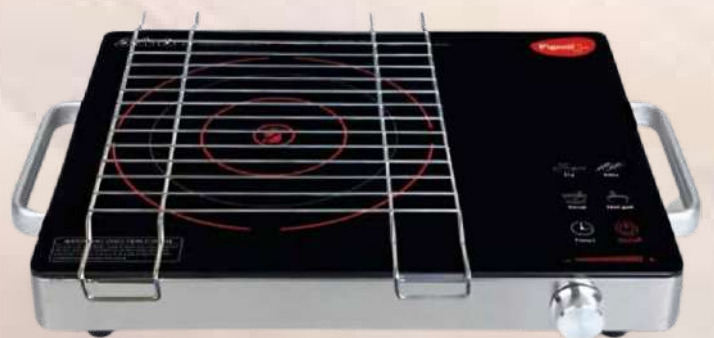

ROYAL DINNER SET

MYTHUS DINNER SET

Power Saving Faster Cooking

Made using Professional Heating Top

PIGEON AYUSH 3 BURNER GAS STOVE

- 68% Thermal Efficiency for Optimal Gas Consumption
- Sturdy Stainless Steel Corrosion-Free Body
- Brass Burners for Even Flame Distribution
- Easy to clean Fats-free Spill Tray
- Unbreakable ABS Knobs for Smooth Operation
- 360-Degree Revolving Nozzle for Easy Installation
- Service-Friendly Assembly