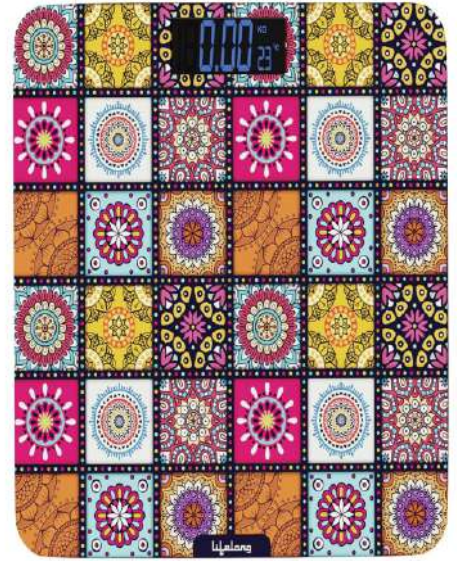

Chop Anything in 10 Seconds

- 304 Food Grade
- High Temperature Resistance
- Anti-corrosion

30 sec
Heat up time